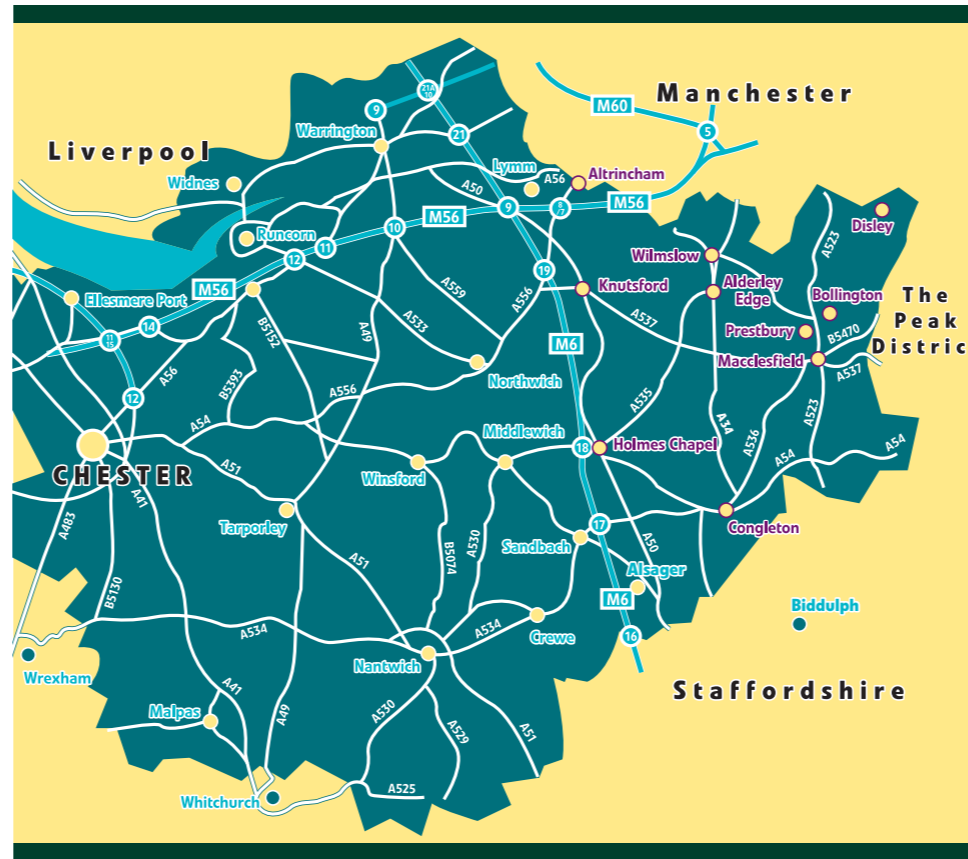

MACCLESFIELD

MELLOW BROOK COTTAGE AT HARROP FOLD FARM,
Macclesfield Road, Rainow, Macclesfield SK10 5UU
01625 560085, harropfold@hotmail.com
www.harropfoldfarm.co.uk

MILL HOUSE FARM COTTAGE,
Bosley, Macclesfield SK11 0NZ
01260 226265, lynne_whittaker@yahoo.co.uk
www.millhousebosley.co.uk

STRAWBERRY DUCK COTTAGE, Bullgate Lane,
Bosley, Macclesfield SK11 0PP
01260 223591, 2007@strawberryduckholidays.co.uk
www.strawberryduckholidays.co.uk

THE OLD BYRE, Tunstall Road, Bosley,
Macclesfield SK11 0BB
01260 223293,
dotgilman@hotmail.com

THE TEACHERS COTTAGE, School House,
Macclesfield Forest, Macclesfield SK11 0AR
01260 252674, enquiries@peakcottages.com
www.peakcottages.com

UNDERBANK CAMPING BARN,
Wildboardclough,
Macclesfield SK11 0BL
0870 770 6113

PRESTBURY

HILLTOP COUNTRY HOUSE, Hill top, Flash Lane,
Prestbury SK10 4ED
01625 829940, enquiries@hilltopcountryhouse.co.uk
www.hilltopcountryhouse.co.uk

THE WHITE HOUSE MANOR HOTEL,
The Village, Prestbury SK10 4HP
01625 829376,
info@thewhitehousemanor.co.uk
www.thewhitehousemanor.co.uk

DE VERE MOTTRAM HALL HOTEL,
Wilmslow Road, Mottram St Andrew,
Prestbury SK10 4QT
01625 828135, dmh.sales@devere-hotels.com
www.devere.co.uk

WILMSLOW

PREMIER INN ALDERLEY EDGE, Alderley Edge,
SK9 7AA
0870 990 6498,
www.premierinn.com

PREMIER INN MANCHESTER (HANDFORTH),
Handforth, Wilmslow SK9 3EW
0870 990 6602,
www.premierinn.com

PREMIER INN MANCHESTER (WILMSLOW),
Wilmslow SK9 5LR
0870 990 6506,
www.premierinn.com

RYLANDS FARM GUEST HOUSE,
Altrincham Road, Wilmslow SK9 4LT
01625 535646, info@rylandsfarm.com
www.rylandsfarm.com